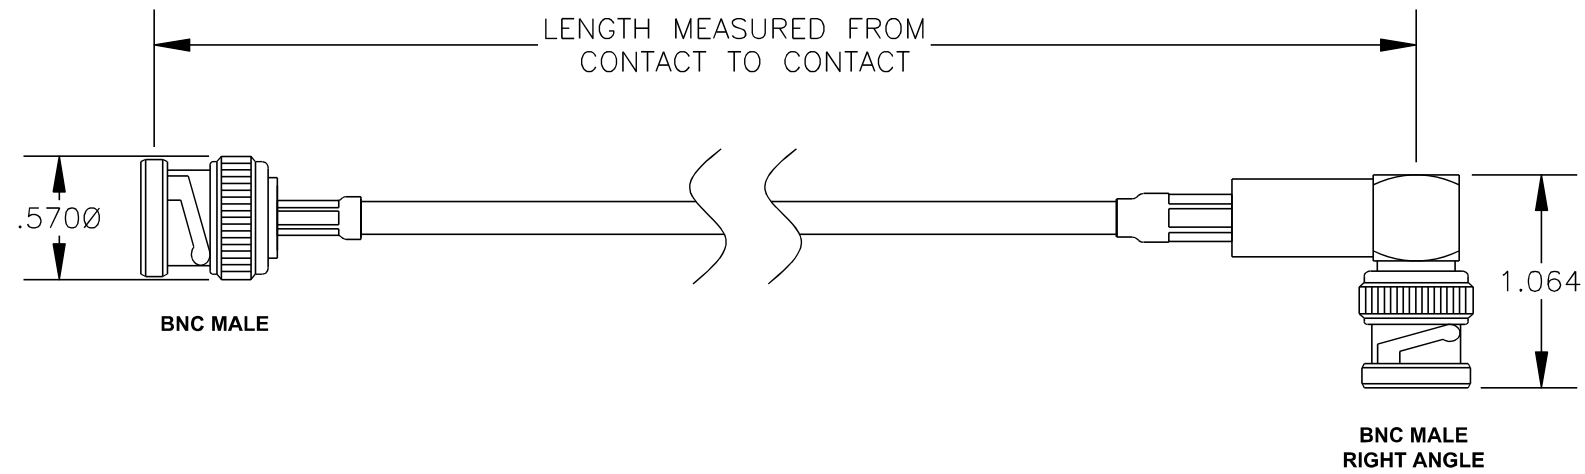

COMPONENTS	IMPEDANCE
BNC MALE	50 OHM
BNC MALE RIGHT ANGLE	50 OHM
RG316/U	50 OHM

Standard Lengths	
-30	30CM
-60	60CM
-90	90CM
-120	120CM
-150	150CM
-XX	Custom Length centimeters

TEL: 86-755-25614980
 Mail box: info@superbatrf.com
 Web site: <http://www.superbatrf.com>

Address:
 7th Floor Comprehensive Building, Jiang Hao Technology
 Industrial Park, Ji hua Rd, ShenZhen, GD, China 518129

RF Cable Assemblies

DWG TITLE: AC-B01RA-B01SP-316-30	DES. CABLE ASSEMBLY, RG316/U, BNC MALE TO BNC MALE RIGHT ANGLE
--	--

- Notes:**
1. Unless otherwise specified all dimensions are nominal
 2. All specifications are subject to change without notice at any time.
 3. Dimensions are in inches.
 4. Length tolerance is $\pm 1.5\%$ or $\pm 0.96\text{cm}$, whichever is greater.