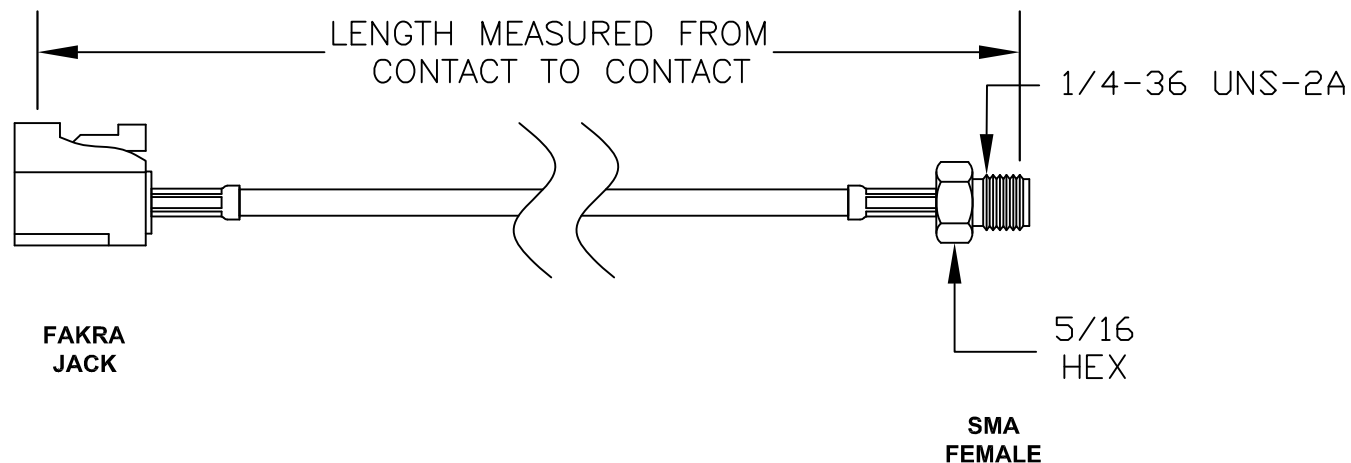

COMPONENTS	IMPEDANCE
FAKRA JACK	50 OHM
SMA FEMALE	50 OHM
RG316/U	50 OHM

Standard Lengths	
-30	30CM
-60	60CM
-90	90CM
-120	120CM
-150	150CM
-XX	Custom Length centimeters

Part Configurator

1. Replace Y with code.
2. Replace XX with length in inches.

CODING	JACK	COLOR	APPLICATION
A		BLACK	RADIO WITH PHANTOM SUPPLY
B		WHITE	RADIO WITHOUT PHANTOM SUPPLY
C		BLUE	GPS: TELEMATICS OR NAVIGATION
D		BORDEAUX	GSM: CELLULAR PHONE
H		VIOLET	GPS: TELEMATICS AND NAVIGATION
I		BEIGE	BLUETOOTH
K		CURRY	RADIO WITH IF OUTPUT (ANTENNA DIVERSITY)
Z		WATER BLUE	NEUTRAL CODING

superbat
Shenzhen Superbat Electronics Co., Ltd.

TEL: 86-755-25614980

Mail box: info@superbatrf.com

Web site: <http://www.superbatrf.com/>

Address:

7th Floor Comprehensive Building, Jiang Hao Technology Industrial Park, Ji hua Rd, ShenZhen, GD, China 518129

RF Cable Assemblies

DWG TITLE:
AC-F03KSJ-S01SJ-316

DES. FAKRA JACK TO SMA FEMALE, RG316/U COAX

Notes:

1. Unless otherwise specified all dimensions are nominal
2. All specifications are subject to change without notice at any time.
3. Dimensions are in inches.
4. Length tolerance is $\pm 1.5\%$ or $\pm 0.96\text{cm}$, whichever is greater.