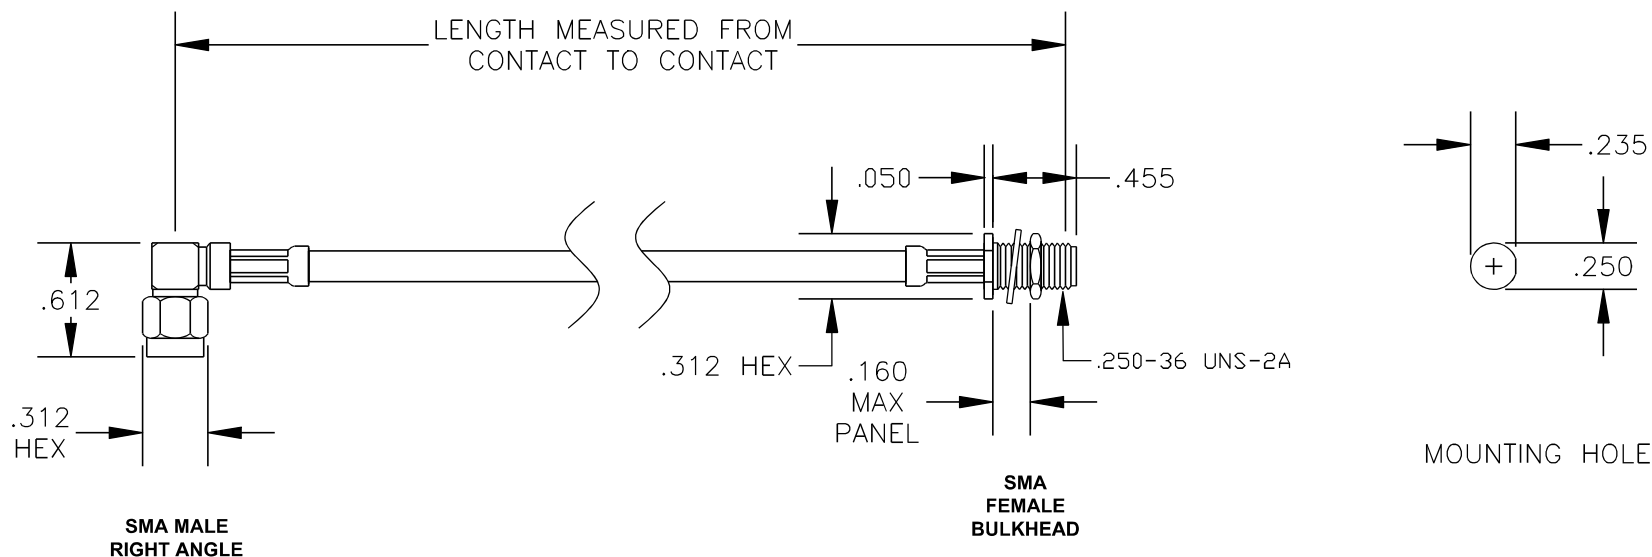

COMPONENTS	IMPEDANCE
SMA MALE RIGHT ANGLE	50 OHM
SMA FEMALE BULKHEAD	50 OHM
RG142B/U	50 OHM

Standard Lengths	
-30	30CM
-60	60CM
-90	90CM
-120	120CM
-150	150CM
-XX	Custom Length centimeters

superbat
Shenzhen Superbat Electronics Co., Ltd.

RF Cable Assemblies

DWG TITLE:
AC-S01BH-S01RA-142

DES. CABLE ASSEMBLY, RG142B/U, SMA MALE RIGHT ANGLE TO SMA FEMALE BULKHEAD

Notes:

1. Unless otherwise specified all dimensions are nominal
2. All specifications are subject to change without notice at any time.
3. Dimensions are in centimeters.
4. Length tolerance is $\pm 1.5\%$ or $\pm 0.96\text{cm}$, whichever is greater.