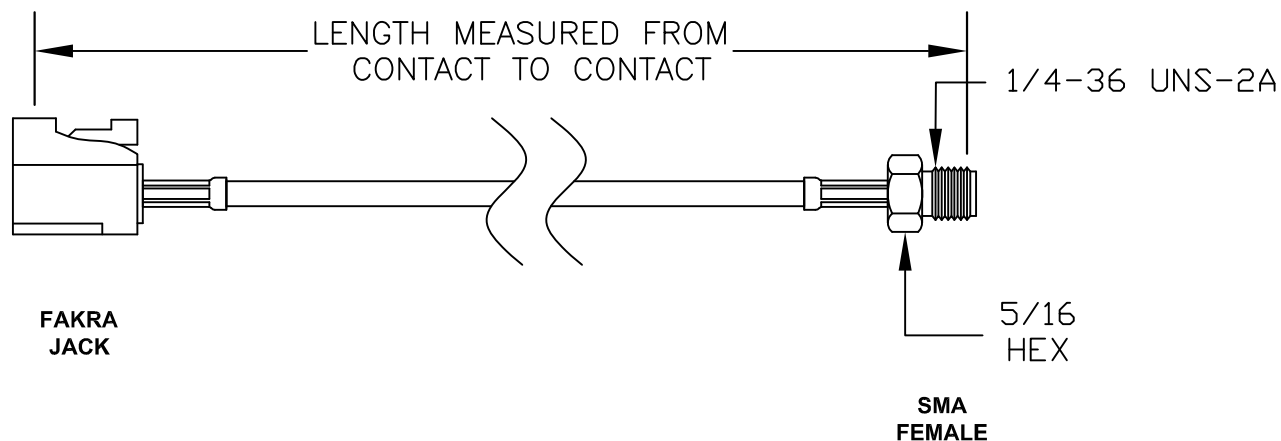

COMPONENTS	IMPEDANCE
FAKRA JACK	50 OHM
SMA FEMALE	50 OHM
RG316/U	50 OHM

Standard Lengths	
-30	30CM
-60	60CM
-90	90CM
-120	120CM
-150	150CM
-XX	Custom Length centimeters

### Part Configurator

1. Replace Y with code.
2. Replace XX with length In Inches.

CODING	JACK	COLOR	APPLICATION
A		BLACK	RADIO WITH PHANTOM SUPPLY
B		WHITE	RADIO WITHOUT PHANTOM SUPPLY
C		BLUE	GPS: TELEMATICS OR NAVIGATION
D		BORDEAUX	GSM: CELLULAR PHONE
H		VIOLET	GPS: TELEMATICS AND NAVIGATION
I		BEIGE	BLUETOOTH
K		CURRY	RADIO WITH IF OUTPUT (ANTENNA DIVERSITY)
Z		WATER BLUE	NEUTRAL CODING

RF Cable Assemblies

DWG TITLE:

**AC-F03ZSJ-S01SJ-316**

DES.

FAKRA JACK TO SMA FEMALE, RG316/U COAX

#### Notes:

1. Unless otherwise specified all dimensions are nominal
2. All specifications are subject to change without notice at any time.
3. Dimensions are in inches.
4. Length tolerance is  $\pm 1.5\%$  or  $\pm 0.96\text{cm}$ , whichever is greater.