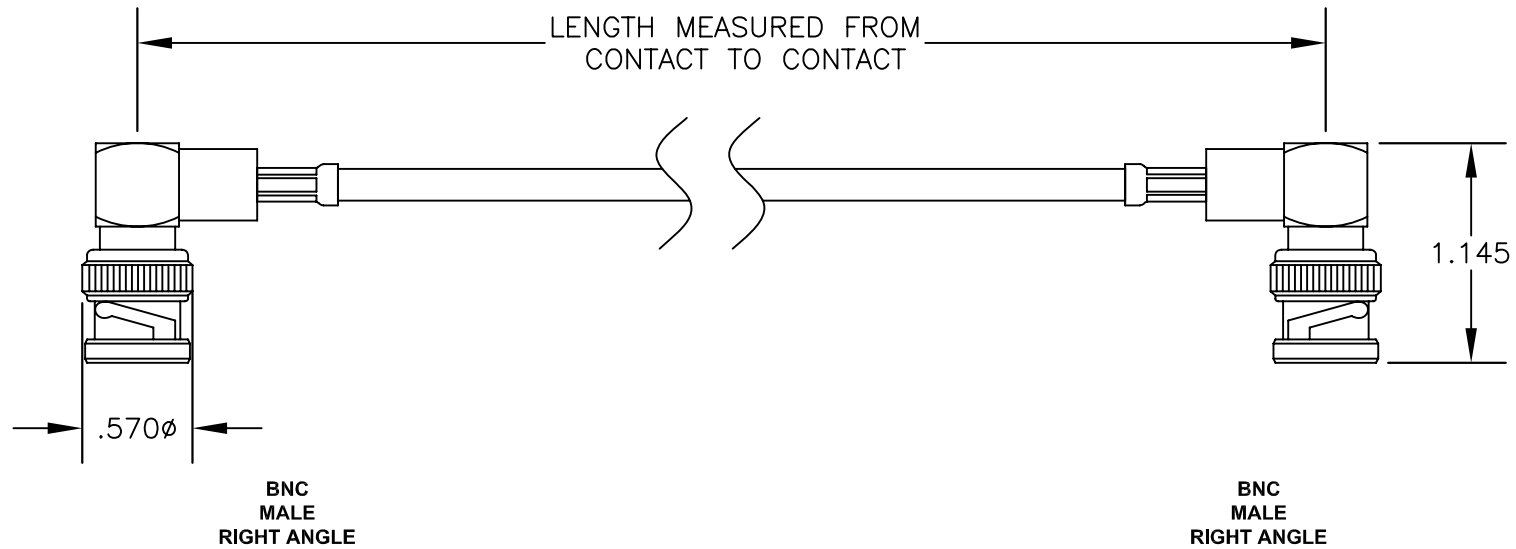

COMPONENTS	IMPEDANCE
BNC MALE RIGHT ANGLE	50 OHM
BNC MALE RIGHT ANGLE	50 OHM
RG58C/U	50 OHM

Standard Lengths	
-30	30CM
-60	60CM
-90	90CM
-120	120CM
-150	150CM
-XX	Custom Length centimeters

superbat

Shenzhen Superbat Electronics Co., Ltd.

RF Cable Assemblies

DWG TITLE:

AC-B01RA-B01RA-058-30

DES.

CABLE ASSEMBLY, RG58C/U, BNC MALE RIGHT ANGLE TO BNC MALE RIGHT ANGLE

Notes:

1. Unless otherwise specified all dimensions are nominal
2. All specifications are subject to change without notice at any time.
3. Dimensions are in inches.
4. Length tolerance is $\pm 1.5\%$ or $\pm 0.96\text{cm}$, whichever is greater.