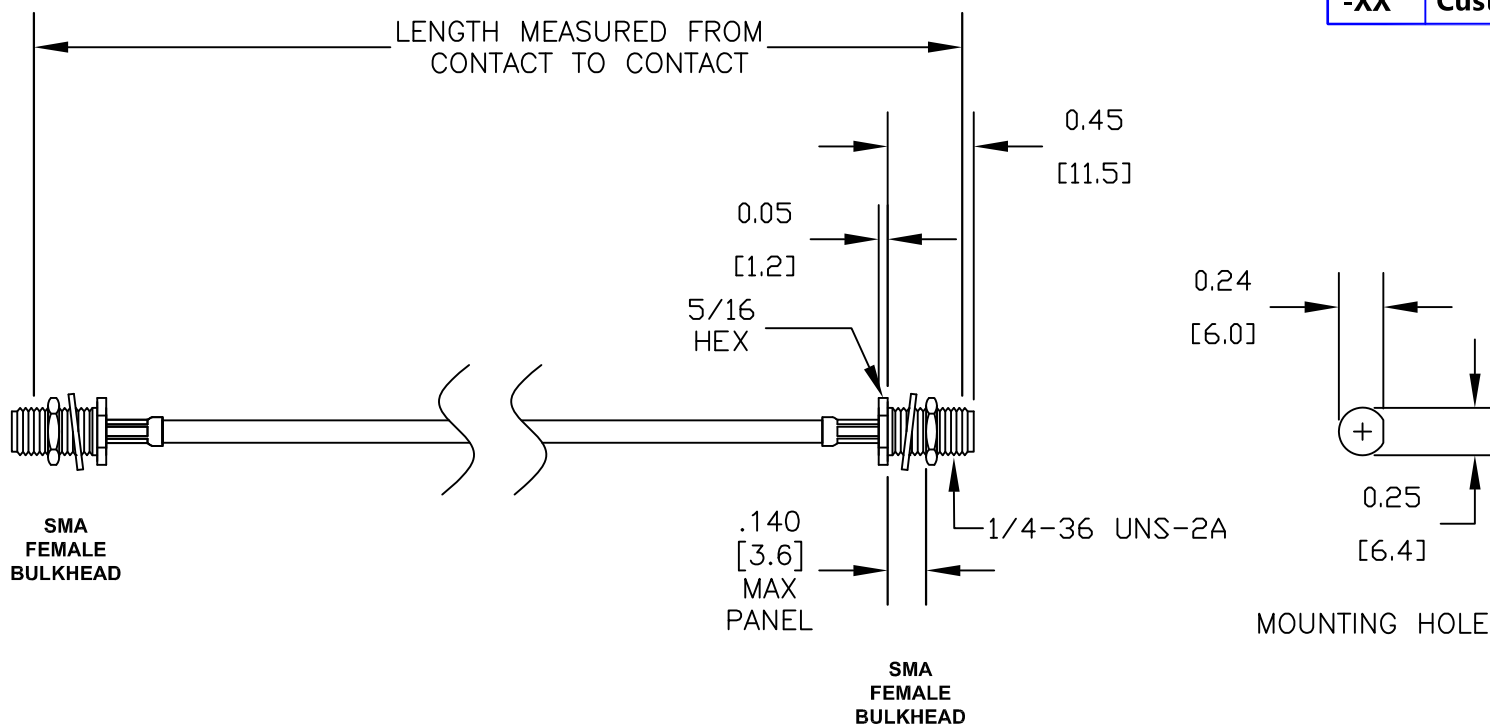

COMPONENTS	IMPEDANCE
SMA FEMALE BULKHEAD	50 OHM
SMA FEMALE BULKHEAD	50 OHM
RG316/U	50 OHM

Standard Lengths	
-30	30CM
-60	60CM
-90	90CM
-120	120CM
-150	150CM
-XX	Custom Length centimeters

superbat
Shenzhen Superbat Electronics Co., Ltd.

RF Cable Assemblies

DWG TITLE:
AC-S01BH-S01BH-316

DES. CABLE ASSEMBLY, RG316/U, SMA FEMALE BULKHEAD TO SMA FEMALE BULKHEAD

Notes:

1. Unless otherwise specified all dimensions are nominal
2. All specifications are subject to change without notice at any time.
3. Dimensions are in inches.
4. Length tolerance is $\pm 1.5\%$ or $\pm 0.96\text{cm}$, whichever is greater.