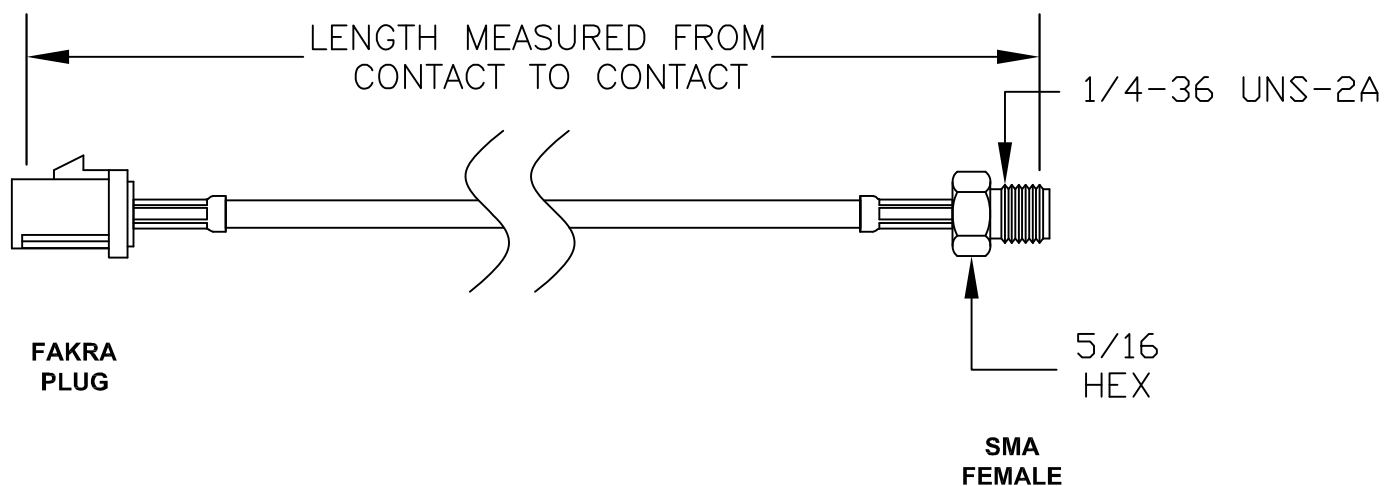

COMPONENTS	IMPEDANCE
FAKRA PLUG	50 OHM
SMA FEMALE	50 OHM
RG316/U	50 OHM

Standard Lengths	
-30	30CM
-60	60CM
-90	90CM
-120	120CM
-150	150CM
-XX	Custom Length centimeters

Part Configurator

1. Replace Y with code.
2. Replace XX with length in inches.

CODING	PLUG	COLOR	APPLICATION
A		BLACK	RADIO WITH PHANTOM SUPPLY
B		WHITE	RADIO WITHOUT PHANTOM SUPPLY
C		BLUE	GPS: TELEMATICS OR NAVIGATION
D		BORDEAUX	GSM: CELLULAR PHONE
H		VIOLET	GPS: TELEMATICS AND NAVIGATION
I		BEIGE	BLUETOOTH
K		CURRY	RADIO WITH IF OUTPUT (ANTENNA DIVERSITY)
Z		WATER BLUE	NEUTRAL CODING

superbat
Shenzhen Superbat Electronics Co., Ltd.

TEL: 86-755-25614980

Mail box: info@superbatrf.com

Web site: <http://www.superbatrf.com/>

Address:

7th Floor Comprehensive Building, Jiang Hao Technology Industrial Park, Ji hua Rd, ShenZhen, GD, China 518129

RF Cable Assemblies

DWG TITLE:
AC-F03HSP-S01SJ-316

DES. FAKRA PLUG TO SMA FEMALE, RG316/U COAX

Notes:

1. Unless otherwise specified all dimensions are nominal
2. All specifications are subject to change without notice at any time.
3. Dimensions are in inches.
4. Length tolerance is $\pm 1.5\%$ or $\pm 0.96\text{cm}$, whichever is greater.