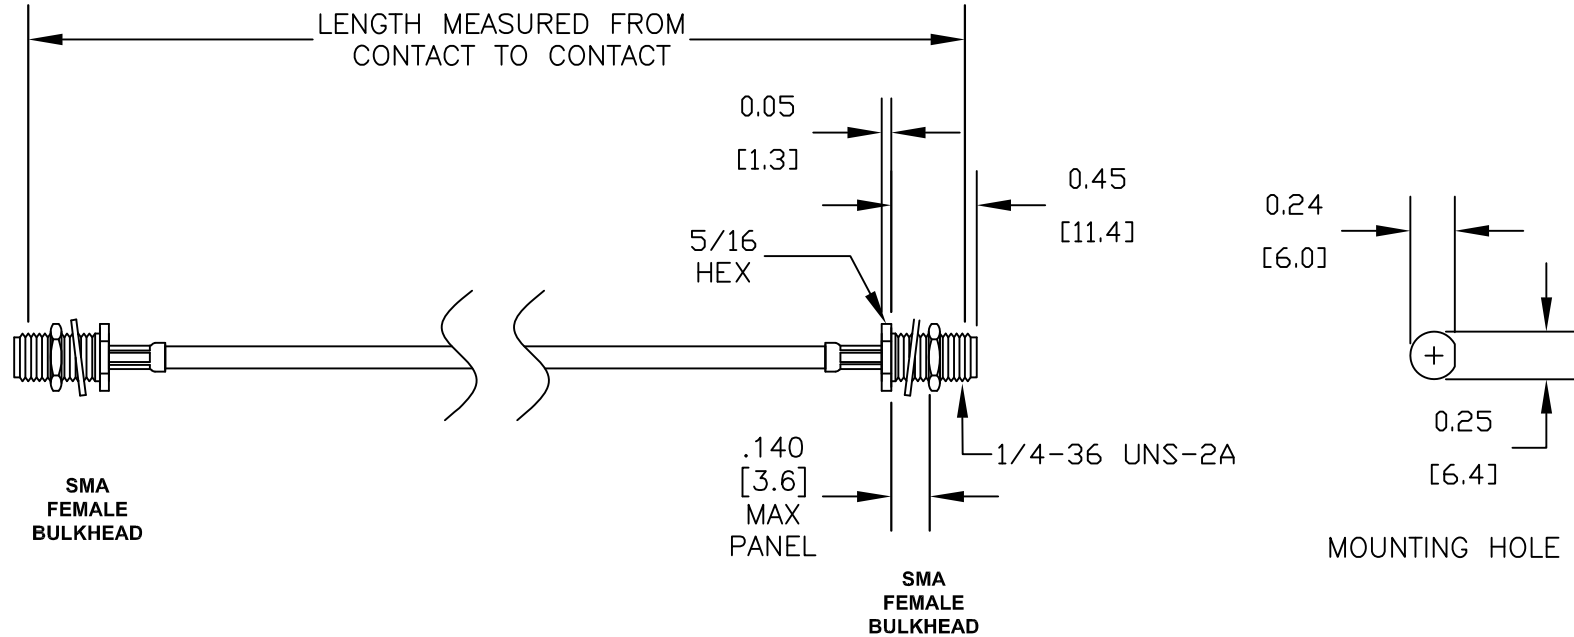

COMPONENTS	IMPEDANCE
SMA FEMALE BULKHEAD	50 OHM
SMA FEMALE BULKHEAD	50 OHM
RG174A/U	50 OHM

Standard Lengths	
-30	30CM
-60	60CM
-90	90CM
-120	120CM
-150	150CM
-XX	Custom Length centimeters

TEL: 86-755-25614980

DWG TITLE:
AC-S01BH-S01RA-174

DES. CABLE ASSEMBLY, RG174A/U, SMA FEMALE BULKHEAD TO SMA FEMALE BULKHEAD

Notes:

1. Unless otherwise specified all dimensions are nominal
2. All specifications are subject to change without notice at any time.
3. Dimensions are in inches.
4. Length tolerance is $\pm 1.5\%$ or $\pm 0.96\text{cm}$, whichever is greater.