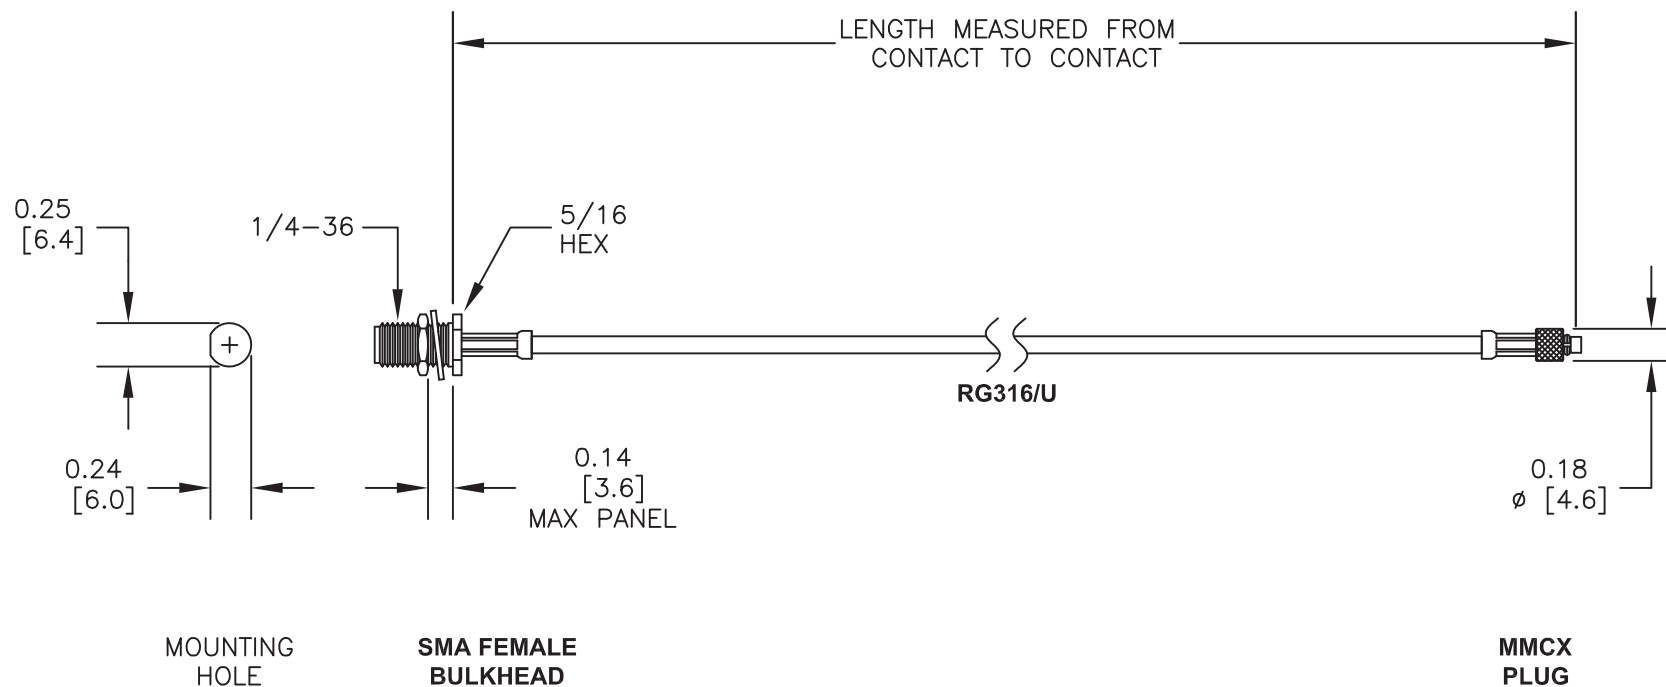

Standard Lengths	
-30	30CM
-60	60CM
-90	90CM
-120	120CM
-150	150CM
-XX	Custom Length centimeters

superbat
Shenzhen Superbat Electronics Co., Ltd.

TEL: 86-755-25614980

Mail box: info@superbatrf.com

Web site: <http://www.superbatrf.com/>

Address:

7th Floor Comprehensive Building, Jiang Hao Technology Industrial Park, Ji hua Rd, ShenZhen, GD, China 518129

RF Cable Assemblies

DWG TITLE:

AC-M01SP-S01BH-316

Notes:

1. Unless otherwise specified all dimensions are nominal
2. All specifications are subject to change without notice at any time.
3. Dimensions are in inches.
4. Length tolerance is $\pm 1.5\%$ or $\pm 0.96\text{cm}$, whichever is greater.