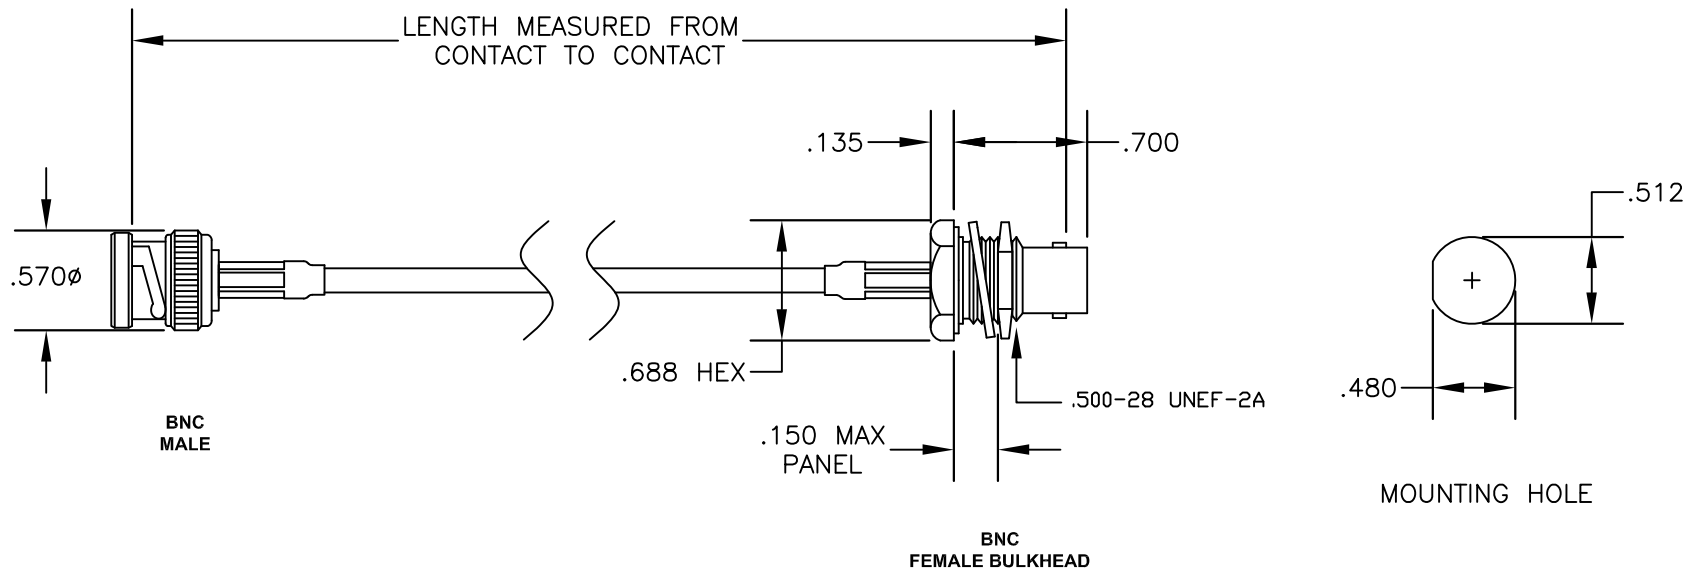

COMPONENTS	IMPEDANCE
BNC MALE	50 OHM
BNC FEMALE BULKHEAD	50 OHM
RG174A/U	50 OHM

Standard Lengths	
-30	30CM
-60	60CM
-90	90CM
-120	120CM
-150	150CM
-XX	Custom Length centimeters

superbat

Shenzhen Superbat Electronics Co., Ltd.

RF Cable Assemblies

DWG TITLE:

AC-B01BO-B01SP-174-30

DES.CABLE ASSEMBLY, RG174A/U, BNC MALE TO
BNC FEMALE BULKHEAD

Notes:

1. Unless otherwise specified all dimensions are nominal
2. All specifications are subject to change without notice at any time.
3. Dimensions are in inches.
4. Length tolerance is $\pm 1.5\%$ or $\pm 0.96\text{cm}$, whichever is greater.