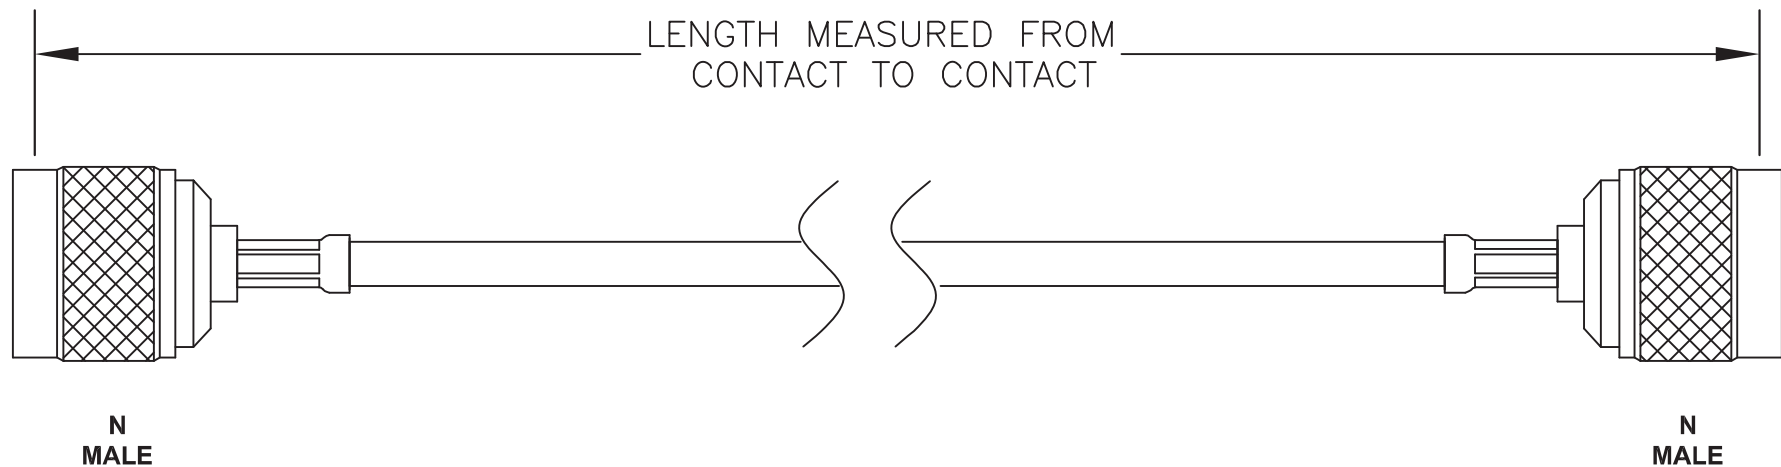

Standard Lengths	
-30	30CM
-60	60CM
-90	90CM
-120	120CM
-150	150CM
-XX	Custom Length centimeters

superbat

Shenzhen Superbat Electronics Co., Ltd.

TEL: 86-755-25614980

Mail box: info@superbatrf.com

Web site: <http://www.superbatrf.com>

Address:

7th Floor Comprehensive Building, Jiang Hao Technology
Industrial Park, Ji hua Rd, ShenZhen, GD, China 518129

RF Cable Assemblies

DWG TITLE:

AC-N01SP-N01SP-142

Notes:

1. Unless otherwise specified all dimensions are nominal
2. All specifications are subject to change without notice at any time.
3. Dimensions are in inches.
4. Length tolerance is $\pm 1.5\%$ or $\pm 0.96\text{cm}$, whichever is greater.