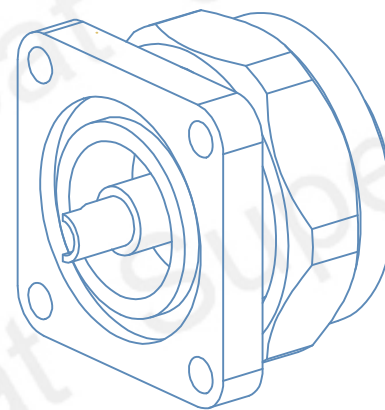

SECTION A—A

ALL DIMENSIONS IN MM
3D CAD MASTER PART NAME:

Draw up	Verify	Scale 1:1	Filename	Date 2012/03/04	Unit:MM
Email: Paypal@rfsupplier.com			D01-FPHL4-41BS00		
Company Website: www.rfsupplier.com		TEL 8613923809471	Drawing	Qinxianfeng	
 Shenzhen Superbat Electronics Co.,Ltd			A module cable	Page 1	Open up 1/1