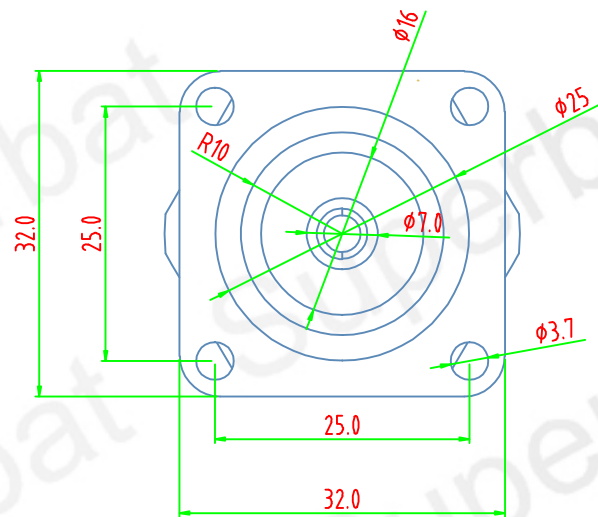

SECTION A—A

ALL DIMENSIONS IN MM
3D CAD MASTER PART NAME:

Draw up	Verify	Scale 1:1	Filename	Date 2012/03/04	Unit:MM
Email: Paypal@rfsupplier.com			D01-FPHL4-41BS00		
Company Website: www.rfsupplier.com		TEL 8613923809471	Drawing	Qinxianfeng	
 Shenzhen Superbat Electronics Co.,Ltd			A module cable	Page 1	Open up 1/1