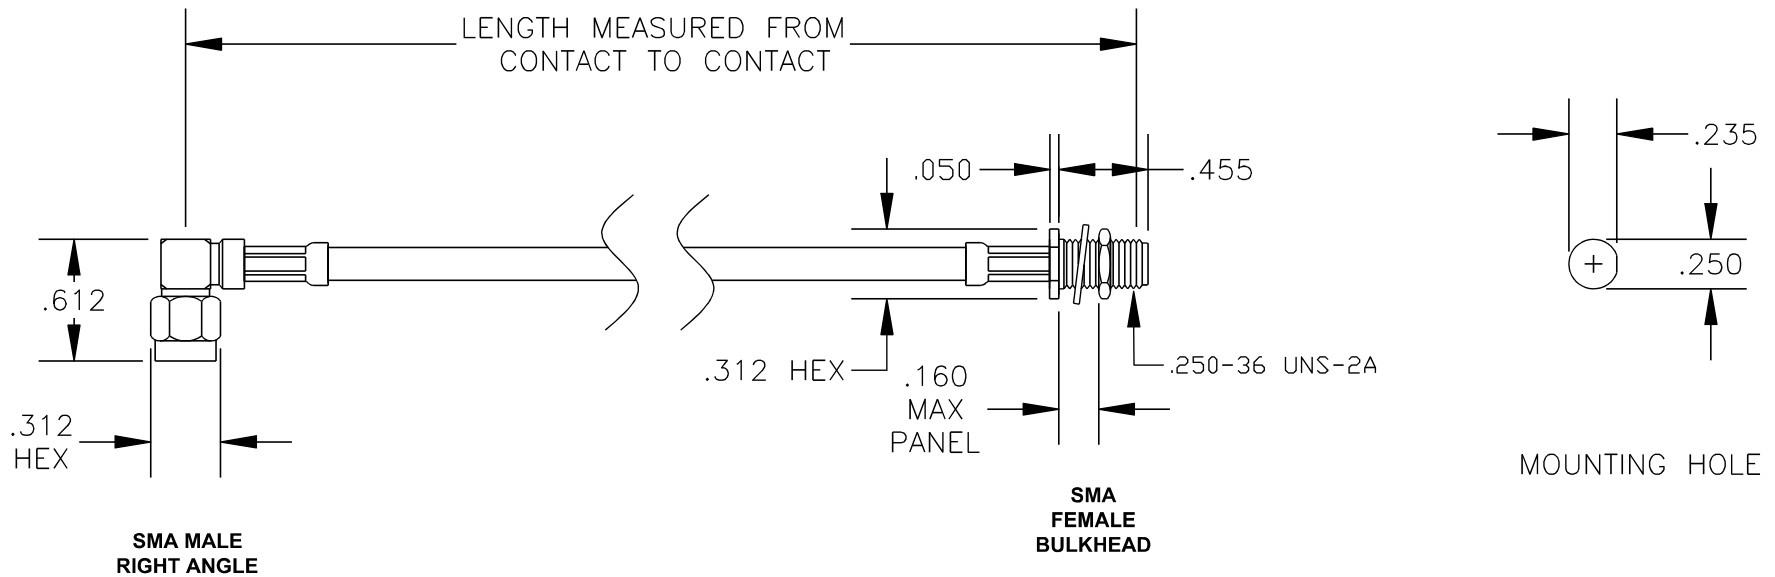

COMPONENTS	IMPEDANCE
SMA MALE RIGHT ANGLE	50 OHM
SMA FEMALE BULKHEAD	50 OHM
RG400/U	50 OHM

Standard Lengths	
-30	30CM
-60	60CM
-90	90CM
-120	120CM
-150	150CM
-XX	Custom Length centimeters

superbat

Shenzhen Superbat Electronics Co., Ltd.

RF Cable Assemblies

DWG TITLE:

AC-S01BH-S01RA-400

DES.

CABLE ASSEMBLY, RG400/U, SMA MALE RIGHT ANGLE TO SMA FEMALE BULKHEAD

Notes:

1. Unless otherwise specified all dimensions are nominal
2. All specifications are subject to change without notice at any time.
3. Dimensions are in inches.
4. Length tolerance is $\pm 1.5\%$ or $\pm 0.96\text{cm}$, whichever is greater.