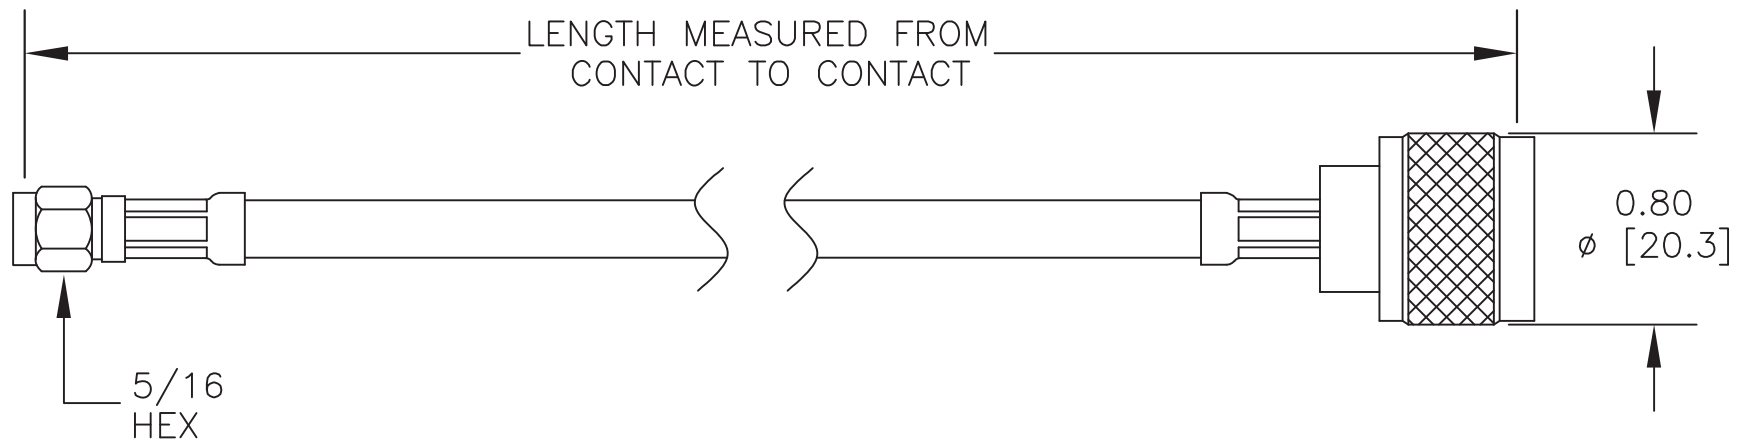

Standard Lengths	
-30	30CM
-60	60CM
-90	90CM
-120	120CM
-150	150CM
-XX	Custom Length centimeters

**SMA MALE**

**N MALE**

**superbat**

Shenzhen Superbat Electronics Co., Ltd.

TEL: 86-755-25614980

Mail box: [info@superbatrf.com](mailto:info@superbatrf.com)

Web site: <http://www.superbatrf.com>

Address:

7th Floor Comprehensive Building, Jiang Hao Technology

Industrial Park, Ji hua Rd, ShenZhen, GD, China 518129

RF Cable Assemblies

DWG TITLE:

**AC-N01SP-S01SP-L24**

**Notes:**

1. Unless otherwise specified all dimensions are nominal
2. All specifications are subject to change without notice at any time.
3. Dimensions are in inches.
4. Length tolerance is  $\pm 1.5\%$  or  $\pm 0.96\text{cm}$ , whichever is greater.