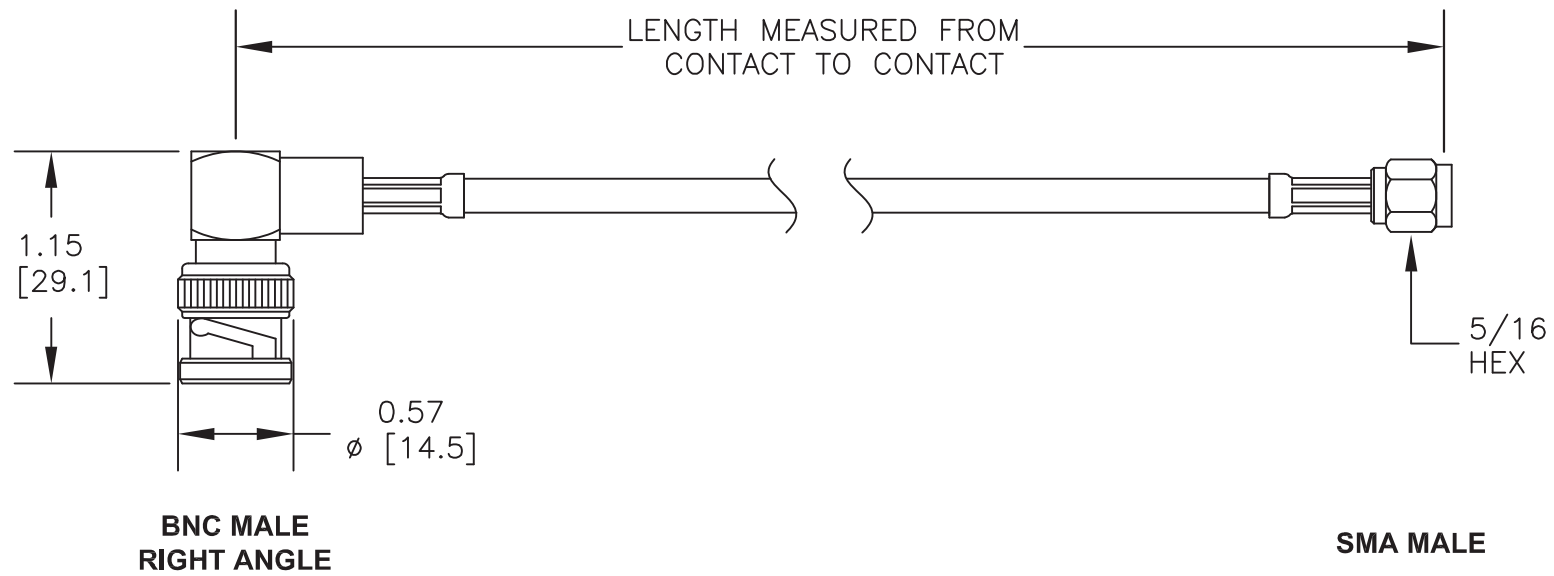

Standard Lengths	
-30	30CM
-60	60CM
-90	90CM
-120	120CM
-150	150CM
-XX	Custom Length centimeters

**superbat**

Shenzhen Superbat Electronics Co., Ltd.

TEL: 86-755-25614980

Mail box: [info@superbatrf.com](mailto:info@superbatrf.com)

**Notes:**

1. Unless otherwise specified all dimensions are nominal
2. All specifications are subject to change without notice at any time.
3. Dimensions are in inches.
4. Length tolerance is  $\pm 1.5\%$  or  $\pm 0.96\text{cm}$ , whichever is greater.