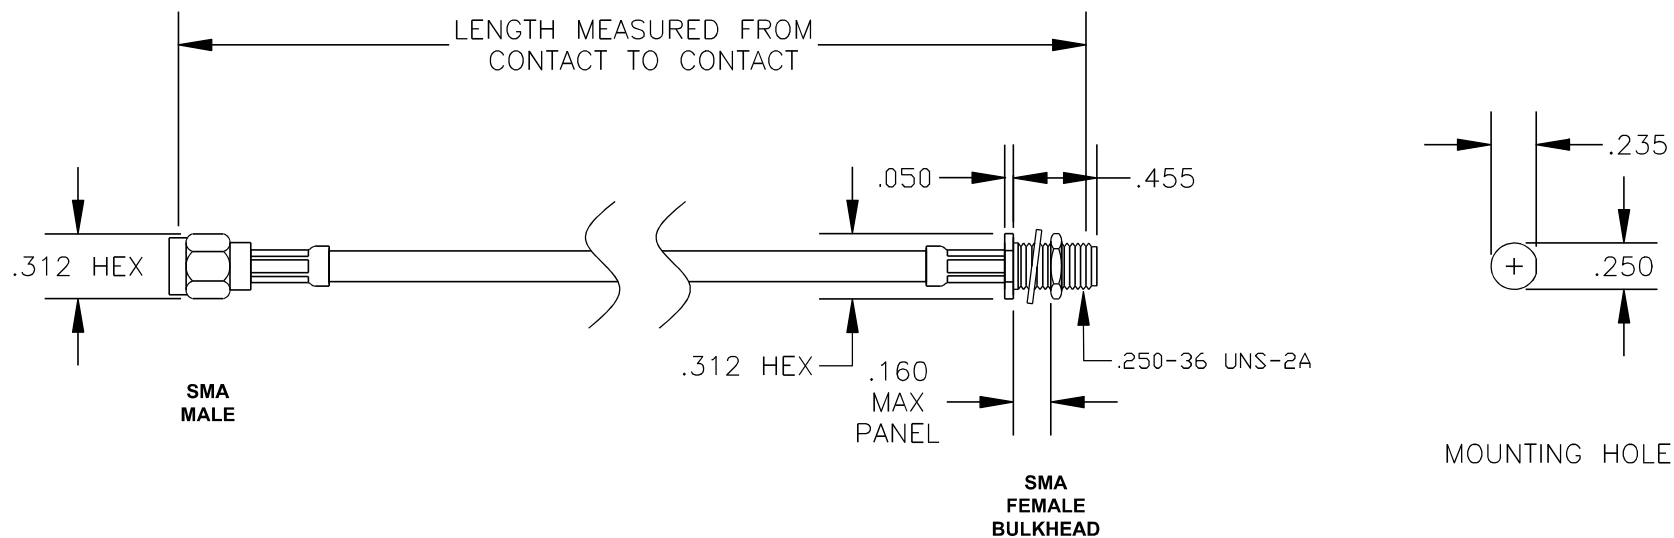

COMPONENTS	IMPEDANCE
SMA MALE	50 OHM
SMA FEMALE BULKHEAD	50 OHM
RG58C/U	50 OHM

Standard Lengths	
-30	30CM
-60	60CM
-90	90CM
-120	120CM
-150	150CM
-XX	Custom Length centimeters

superbat

Shenzhen Superbat Electronics Co., Ltd.

RF Cable Assemblies

DWG TITLE:

AC-S01BH-S01SP-058

DES. CABLE ASSEMBLY, RG58C/U, SMA MALE TO SMA FEMALE BULKHEAD (LEAD FREE)

Notes:

1. Unless otherwise specified all dimensions are nominal
2. All specifications are subject to change without notice at any time.
3. Dimensions are in inches.
4. Length tolerance is $\pm 1.5\%$ or $\pm 0.96\text{cm}$, whichever is greater.