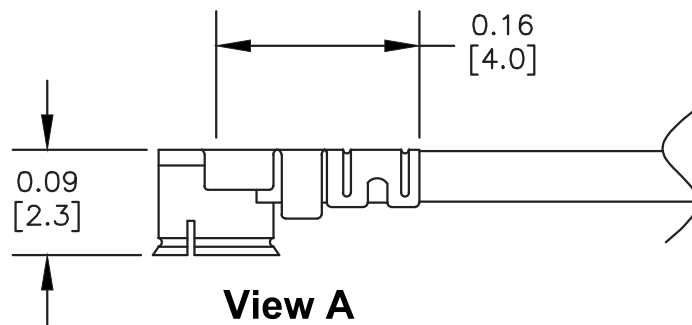

Standard Lengths	
-15	15CM
-20	20CM
-30	30CM
-50	50CM
-100	100CM
-XX	Custom Length centimeters

superbat
Shenzhen Superbat Electronics Co., Ltd.

TEL: 86-755-25614980

Mail box: info@superbatrf.com

Web site: <http://www.superbatrf.com>

Address:

7th Floor Comprehensive Building, Jiang Hao Technology Industrial Park, Ji hua Rd, ShenZhen, GD, China 518129

RF Cable Assemblies

DWG TITLE:

AC-S01BH-U04RJ-F13-30

Notes:

1. Unless otherwise specified all dimensions are nominal
2. All specifications are subject to change without notice at any time.
3. Dimensions are in inches.
4. Length tolerance is $\pm 1.5\%$ or $\pm 0.96\text{cm}$, whichever is greater.