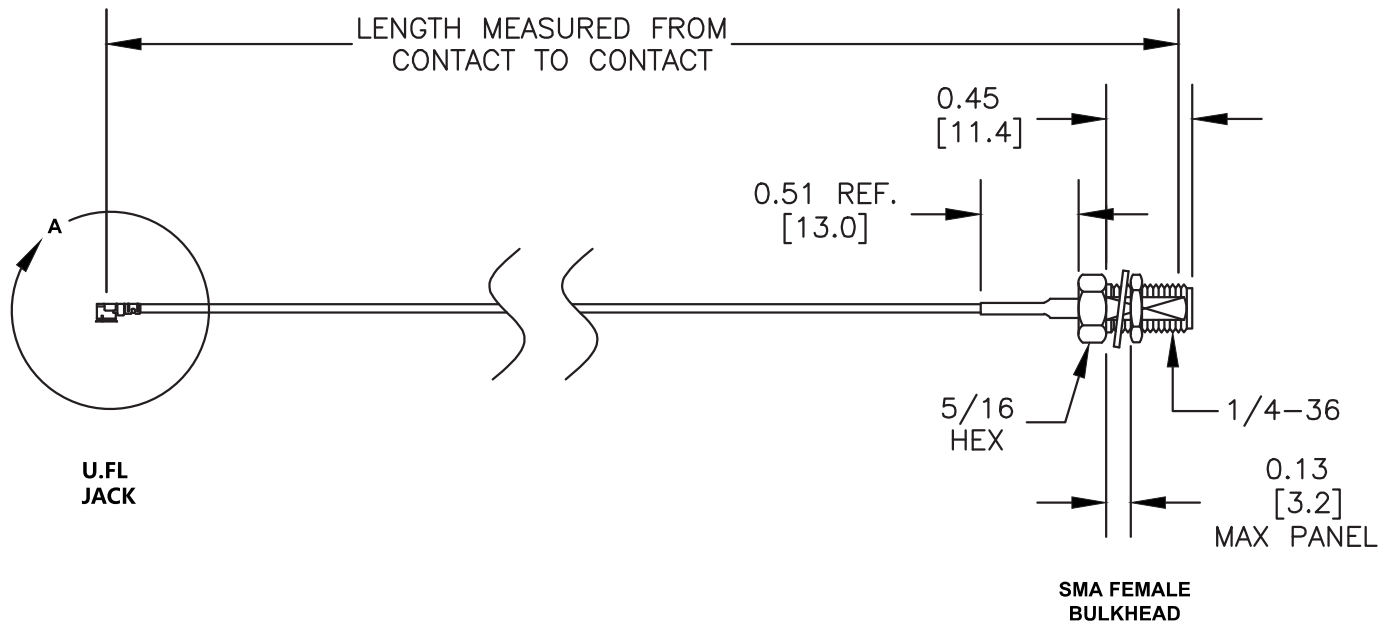

Standard Lengths	
-15	15CM
-20	20CM
-30	30CM
-50	50CM
-100	100CM
-XX	Custom Length centimeters

superbat
Shenzhen Superbat Electronics Co., Ltd.

TEL: 86-755-25614980

Mail box: info@superbatrf.com

Web site: <http://www.superbatrf.com>

Address:

7th Floor Comprehensive Building, Jiang Hao Technology Industrial Park, Ji hua Rd, ShenZhen, GD, China 518129

RF Cable Assemblies

DWG TITLE:

AC-S01BH-U04RJ-F13-30

Notes:

1. Unless otherwise specified all dimensions are nominal
2. All specifications are subject to change without notice at any time.
3. Dimensions are in inches.
4. Length tolerance is $\pm 1.5\%$ or $\pm 0.96\text{cm}$, whichever is greater.