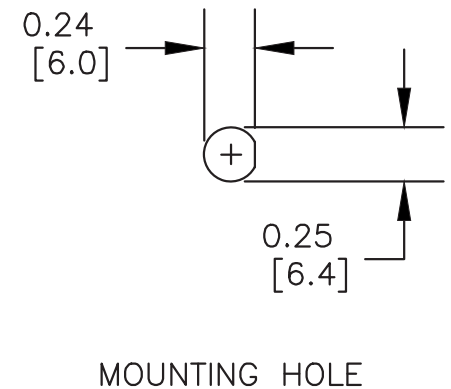

Standard Lengths	
-15	15CM
-20	20CM
-30	30CM
-50	50CM
-100	100CM
-XX	Custom Length centimeters

superbat
Shenzhen Superbat Electronics Co., Ltd.

TEL: 86-755-25614980

Mail box: info@superbatrf.com

Web site: <http://www.superbatrf.com>

Address:

7th Floor Comprehensive Building, Jiang Hao Technology Industrial Park, Ji hua Rd, ShenZhen, GD, China 518129

RF Cable Assemblies

DWG TITLE:

AC-S01BH-U04RJ-F13-30

Notes:

1. Unless otherwise specified all dimensions are nominal
2. All specifications are subject to change without notice at any time.
3. Dimensions are in inches.
4. Length tolerance is $\pm 1.5\%$ or $\pm 0.96\text{cm}$, whichever is greater.